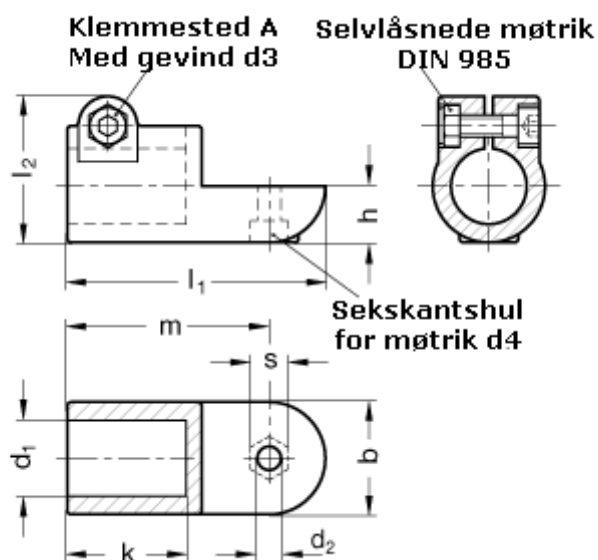

Article number: 20276B30AV2BL

Description: E+G Swivel clamp connector  
GN276-B30-AV-2-BL

## Measures

$b = 40$	$m = 72$
$d_1 = B30$	$s = 13$
$d_2 = 8.2$	
$d_3 = M 8$	
$d_4 = M 8$	
$k = 42.5$	
$l_1 = 92$	
$l_2 = 52.0$	